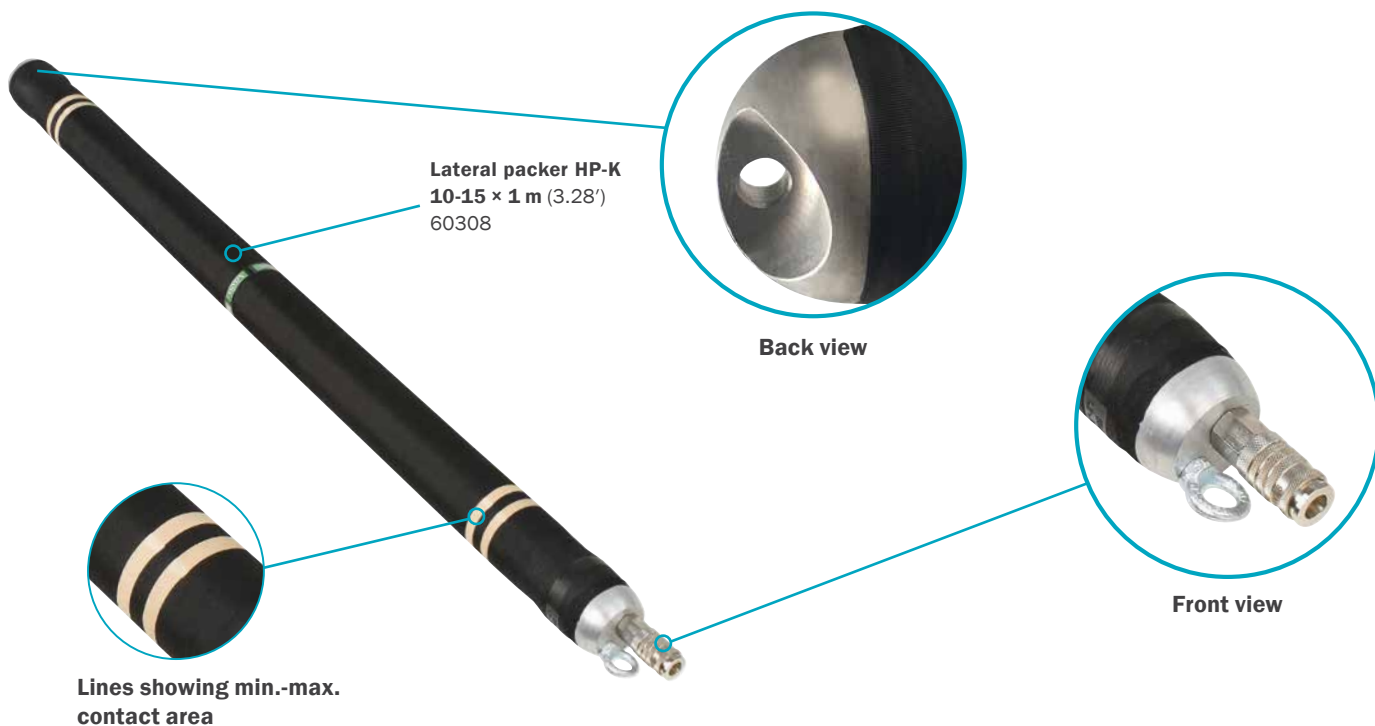

SAVA LATERAL PACKERS are suitable for repairs of pipes of smaller diameters, especially in house connection installations. These packers are rounded on both ends in order to simplify handling and insertion. They are equipped with quick action couplings.

Replaceable rubber sleeve	Highly flexible	Non-corrodive metal parts	Lightweight and flexible
---------------------------	-----------------	---------------------------	--------------------------

ACCESSORIES

SINGLE FITTING CONTROLLER,
0.9 kg (2 lbs)
3.0 bar (44 psi) 537048
2.5 bar (36 psi) 60310

PUSH RODS
1.5 m (4.9'), 0.3 kg (0.7 lbs) 60491

INFLATION HOSE,
10 m (33'), 1.2 kg (2.6 lbs)
RED 74268
BLUE 71248
YELLOW 76686